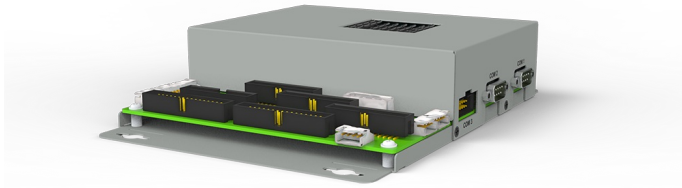

# Jupiter100

---

- Intel® Celeron® Processor J Series, N Series
- Integrated Intel® UHD Graphics
- 1x DDR4 SO-DIMM, up to 16GB
- SATA DOM, onboard eMMC
- 2x HDMI
- 3x COM ports
- Built-In 3x Independent LED Strip Controllers
- Lifetime support until 2036